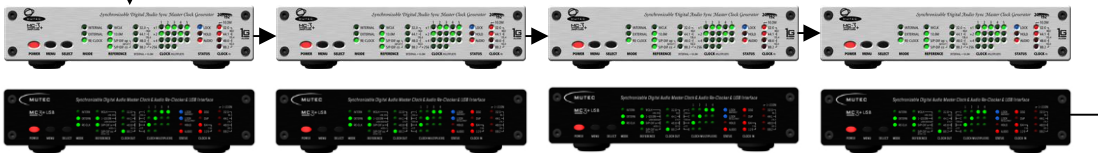

Jplay Classic 'Audio PC'
 in Hybernation Mode
 Low Power
 Quadcore Xeon,
 16 GB ECC RAM,
 Windows 10 Pro,
 Audiophile Optimizer 3.0
 USB 2.0 Kernel Streaming

Mutec MC-3+USB

JCat LAN Card on ext. LPSU
 JCat USB Card on ext. LPSU

10 MHz
 Pulse
 from
 Ref.10
 SE 120

AES 192/24

Grimm CC-1
 Slave

Wordclock 96 kHz

Trinnov ST-2
 Room optimizer, Slave
 Sync from AES input

8-Stage Jitter Scrubbing Bank 4 x Mutec MC-3+USB, 4 x Mutec MC-3+
 All synced to Mutec Ref.10 SE 120 Master Clock

T = Termination

10 MHz
 Sine **All Outputs: T**

All Outputs: T

Mutec iClock
 Clock distributor & rate converter,
 10 MHz Slave

2 x 48 kHz to Dolby Atmos side and rear equalizers

6-core i7, 12 threads, 16 GB RAM, manually optimized
 Windows 11 Pro, Nvidia CUDA, HQ Player 5 Desktop,
 ASIO In, LAN Out DSD 512 (1/22.5M)

Mutec MC-1.2

USB 2.0

Intona USB Isolator

Transcoder 192/24 PCM > DSD x8 (DSD 512)

AES 192/24

LAN
 192.168.4.254

DSD 512 22.5 MHz
 JWAN (DHCP Client)
 iFi Network Isolator
 JRS EcoWiFi AP in Router Mode
 LAN 192.168.4.1 DHCP Server on
 Admin & Updates