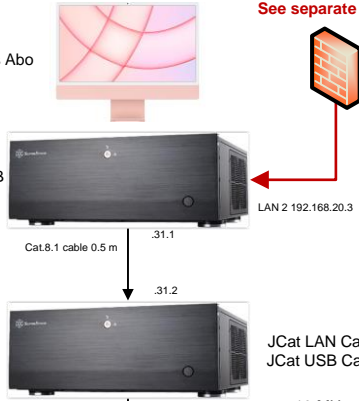

Room Server
Jplay Classic 'Control PC'
6-core i7, 12 threads, 32 GB
RAM, Windows 10 Pro,
Audiophile Optimizer 3.0

Jplay Classic 'Audio PC'
in Hybernation Mode
Low Power
Quadcore Xeon,
16 GB ECC RAM,
Windows 10 Pro,
Audiophile Optimizer 3.0
USB 2.0 Kernel Streaming

Mutec MC-3+USB

JCat LAN Card on ext. LPSU
JCat USB Card on ext. LPSU

10 MHz
Pulse
from
Ref.10
SE 120

AES 192/24

Grimm CC-1
Slave

Wordclock 96 kHz